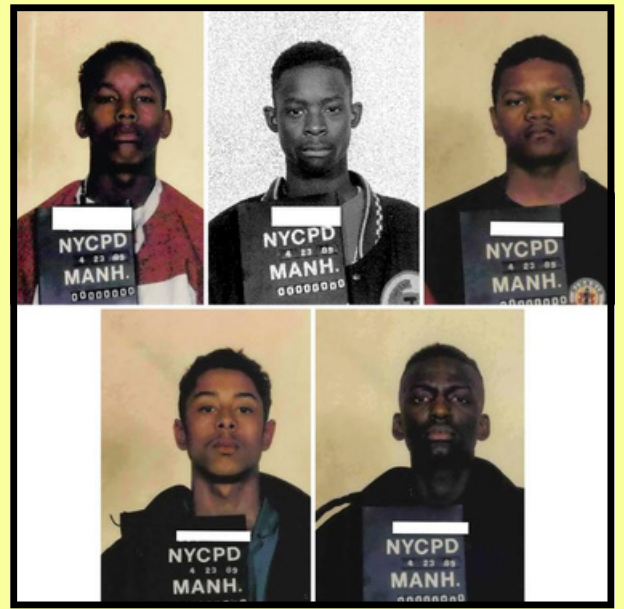

RESTORATIVE JUSTICE

Amal Clooney

Martha Stewart

Bryan Stevenson

The Central Park Five

PEOPLE

return to prison within 3 years

After Planting Justice Garden Program